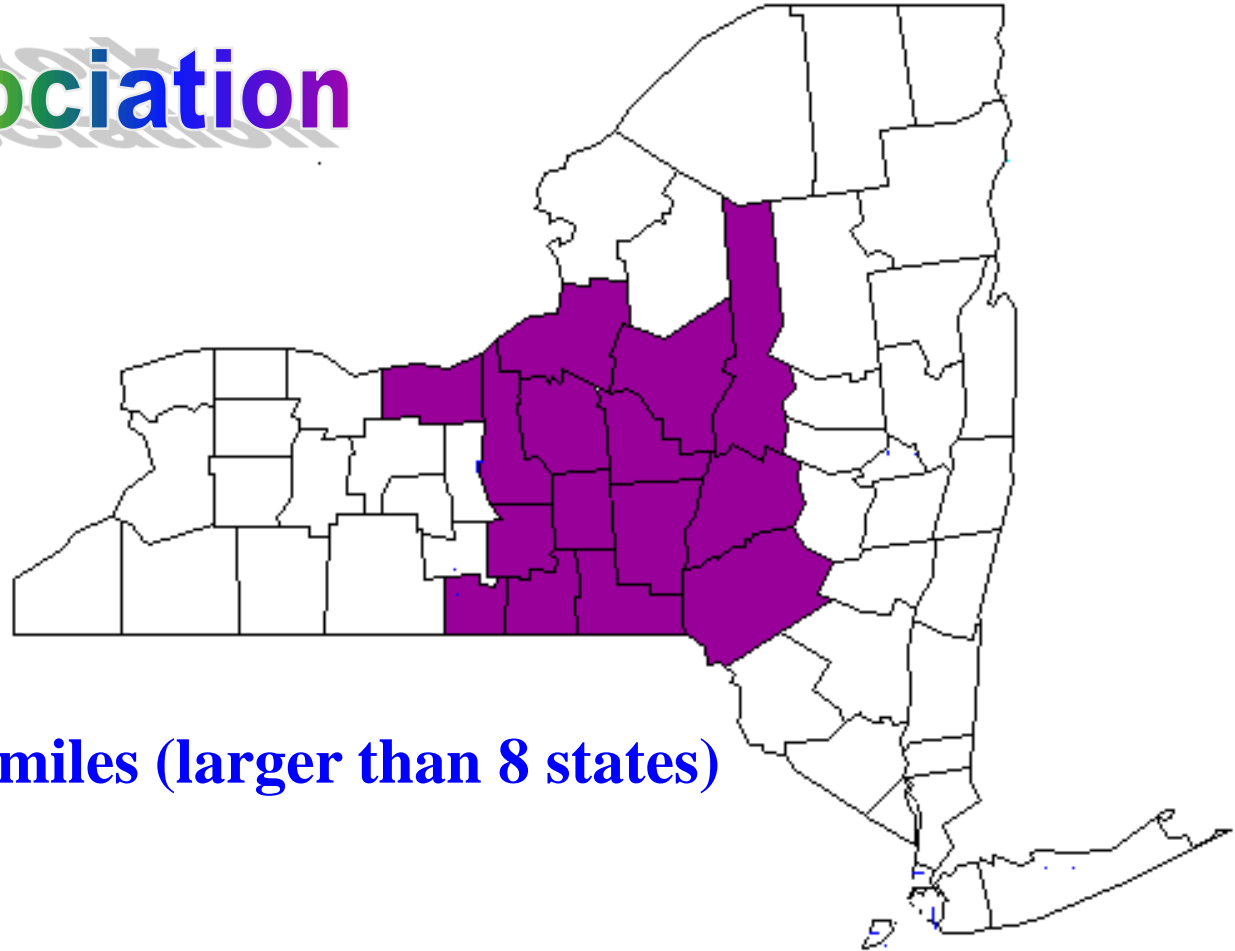

Official

★ 11 Counties: 10,000 sq miles

★ Population: 1.4 million

Central New York Baptist Association

Reality

15 Counties: 12,263 sq miles (larger than 8 states)

Population: 1.7 million (larger than 10 states)

About The Association - CNYBA

Formed in October 2001 – from merger of eastern Southern Tier, Greater Syracuse, and Davis Associations

43 Congregations

Included are 2 Korean, 1 Vietnamese, and 1 Hispanic Congregations