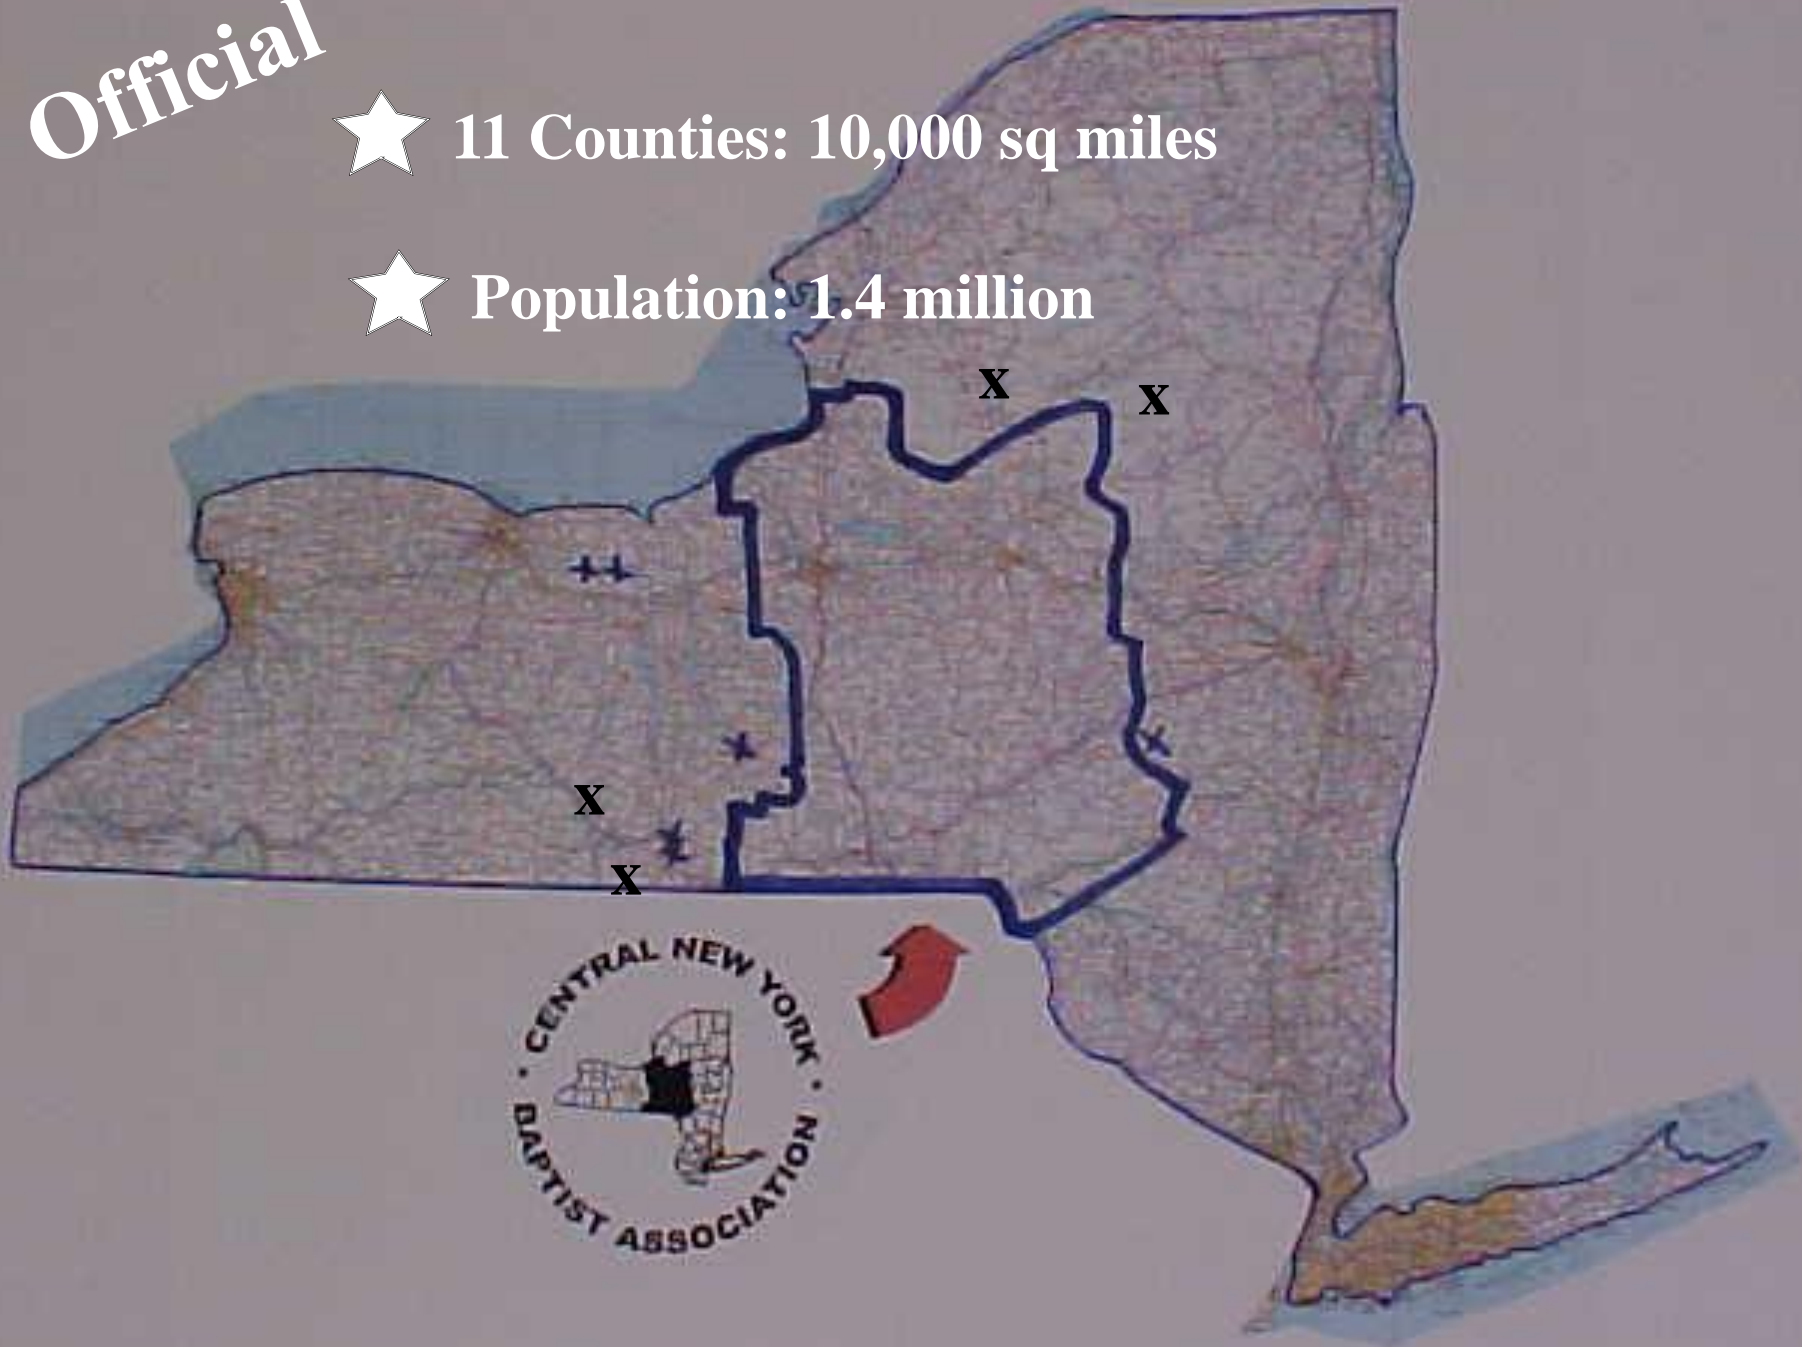

Official

★ 11 Counties: 10,000 sq miles

★ Population: 1.4 million

Central New York Baptist Association

Reality

15 Counties: 12,263 sq miles (larger than 8 states)

Population: 1.7 million (larger than 10 states)

About The Association - CNYBA

Formed in October 2001 – from merger of eastern Southern Tier, Greater Syracuse, and Davis Associations

43 Congregations

Included are 2 Korean, 1 Vietnamese, and 1 Hispanic Congregations

Central New York Baptist Association

Core Values

Autonomy

... as an association, we will respect the autonomy of the local church in all decision-making and in the implementation of our purpose.

Divine Guidance